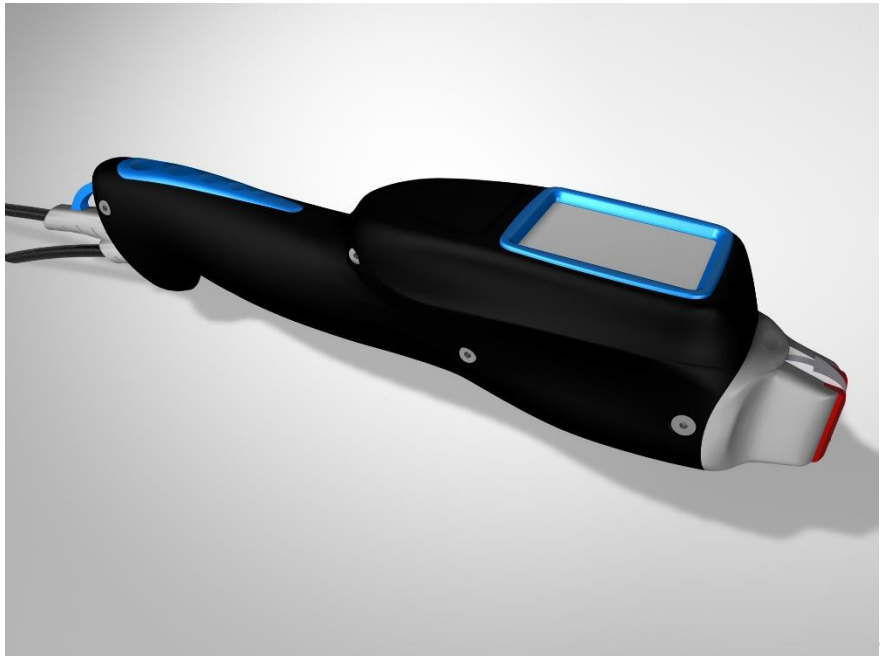

Mollfam S.r.l.
Via Monzoro, 60
20010, Cornaredo MI
C.F. e P.iva IT03311560969
T. +39 02 9356 0465
Fax +39 02 9356 0119

OFFER: Ear Clamp crimping plier model Y-bom™

Technical specification of standard tool:

- Plier electro controlled dedicate to close ear clamp whit high closing precision developed and dedicate to close MollFAM ear clamp whit variable force till a maximum closing force of 5.0 KN
- Touch screen for setting and control basic closing feature
- Plug in configuration to connect plier to electrical supply
- Jaws hardened whit interchangeable closing teeth
- Ergonomic handle whit single activation button for horizontal use
- Pack and instruction usage and tutorial video
- Single jaws set made in hardened stainless steel for 7mm wide clamps